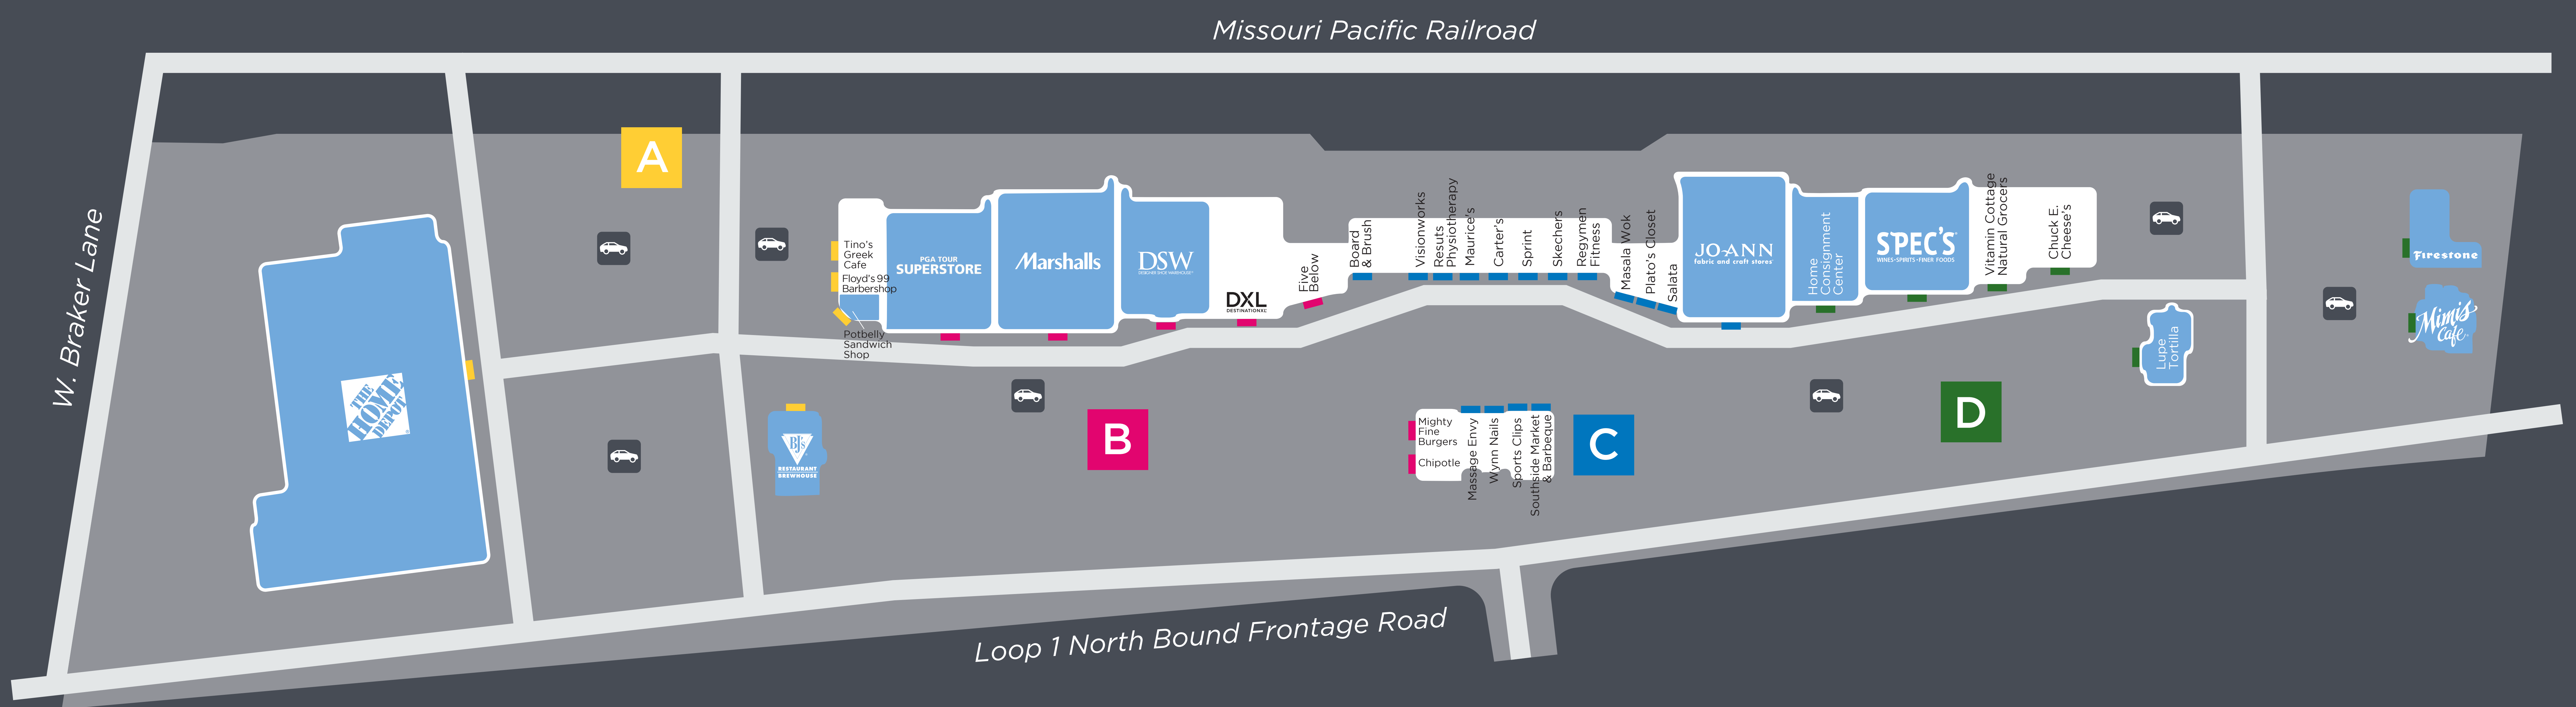

THE SHOPS AT
ARBOR WALK

DIRECTORY LEGEND

Parking

The Shops at
Arbor Walk

SHOPPING

- Carter's Clothing
- DSW Shoe Warehouse
- DXL Men's Apparel
- Five Below
- Home Depot
- Jo-Ann Fabrics

- Marshall's
- Maurice's
- Plato's Closet
- PGA Tour Superstore
- Skecher's
- Spec's Wines, Spirits and Finer Foods
- Sprint
- Vitamin Cottage Natural Grocers

- DINING**
- BJ's Restaurant & Brewhouse
 - Chipotle Mexican Grill
 - Chuck E. Cheese's
 - Lupe Tortilla
 - Masala Wok
 - Mighty Fine Burgers
 - Mimi's Cafe
 - Potbelly Sandwich Shop
 - Salata
 - Southside Market & Barbeque
 - Tino's Greek Cafe

- PERSONAL & PROFESSIONAL SERVICES**
- Board & Brush
 - Firestone
 - Floyd's 99 Barbershop
 - Home Consignment Center
 - Massage Envy
 - Regymen Fitness
 - Results Physiotherapy
 - Sports Clips
 - Visionworks
 - Wynn Nails