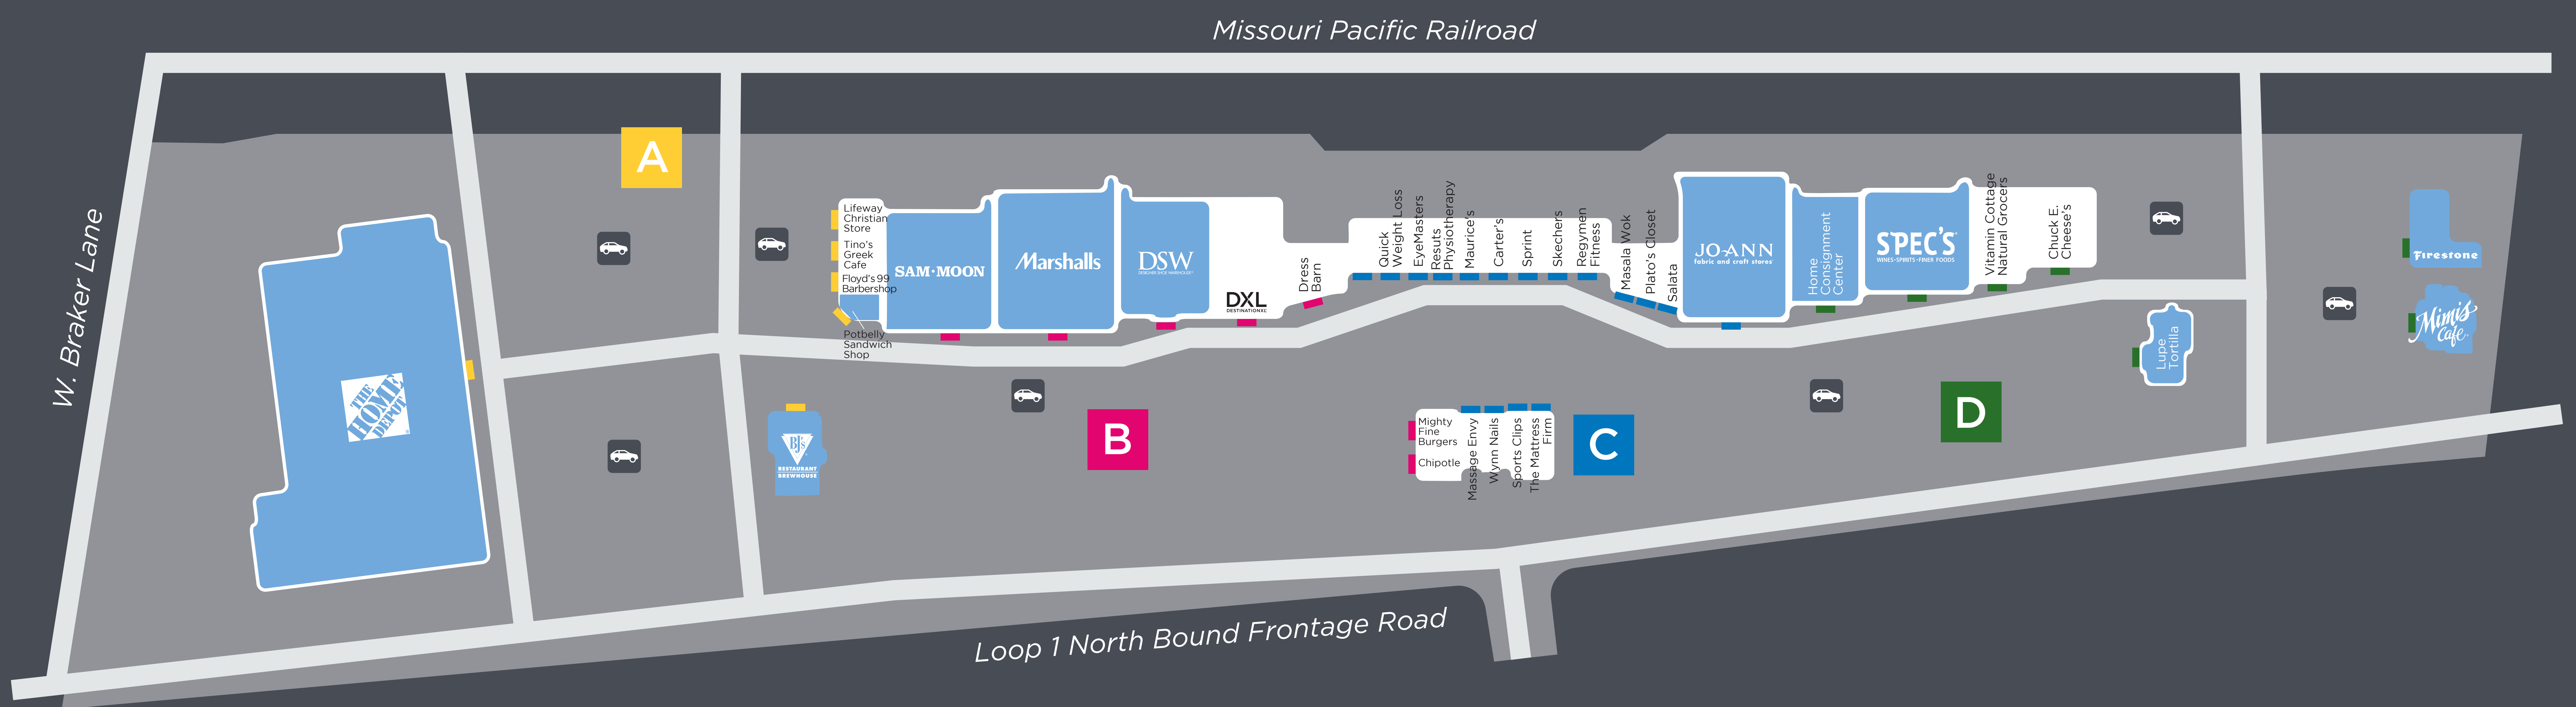

# THE SHOPS AT ARBOR WALK

## DIRECTORY LEGEND

Parking

## The Shops at Arbor Walk

### SHOPPING

Carter's Clothing  
Dress Barn  
DSW Shoe Warehouse  
DXL Men's Apparel  
Home Depot  
Jo-Ann Fabrics

Lifeway Christian Stores  
Marshall's  
Maurice's  
Plato's Closet  
Sam Moon  
Skecher's  
Spec's Wines, Spirits and Finer Foods  
Sprint  
The Mattress Firm  
Vitamin Cottage Natural Grocers